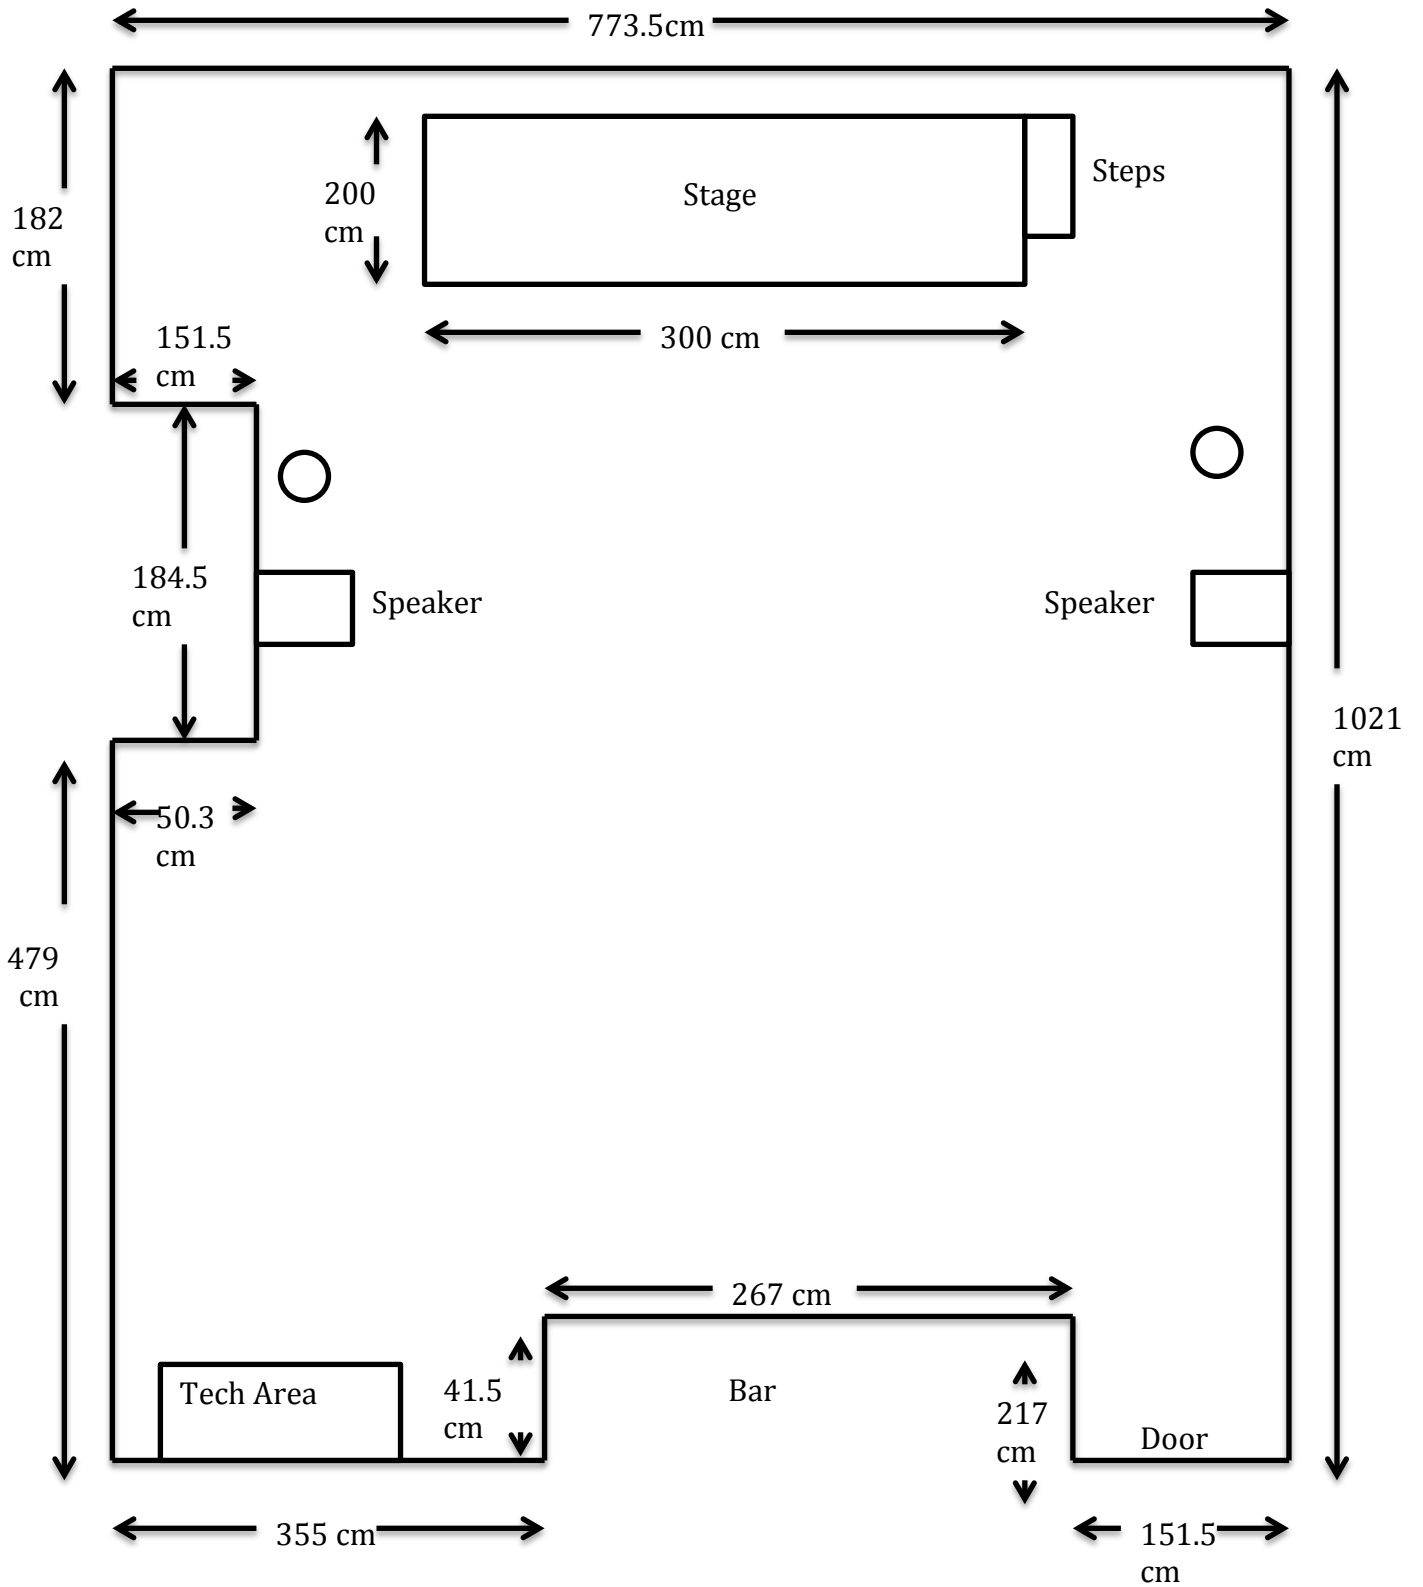

# Just The Bottle Room Tech Plan

Key

Profile  
Fresnel  
Silver Parcan

Black Parcan

LED Parcan

LX bar positioned above bar

**NOT TO SCALE**